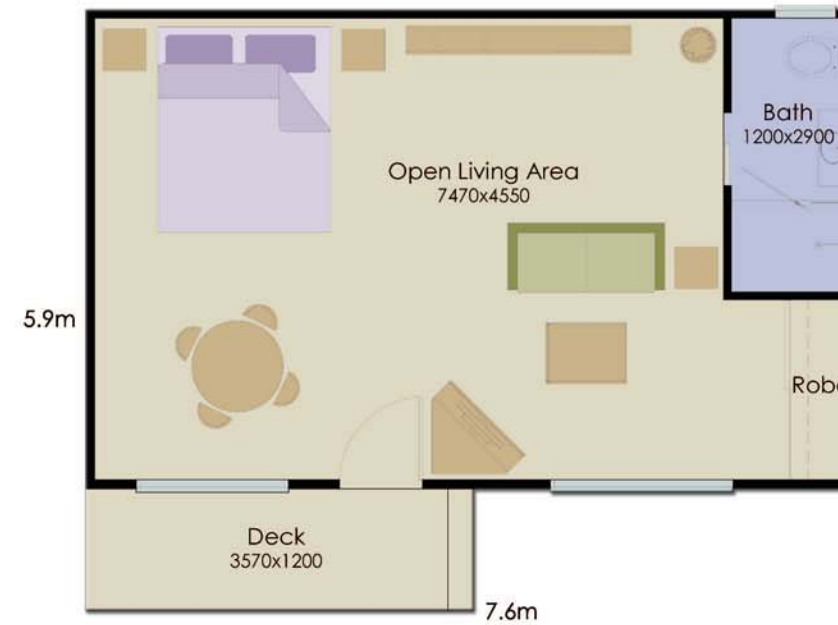

## Banksia Studio 24m<sup>2</sup>

- Open plan living area
- Deluxe bathroom package
- Hot water system
- Privacy placed windows
- Insect screens
- High performance insulation
- Smooth finish gyprock internal linings
- Independent safety switch & switchboard
- Rainwater tank & deck options
- Concrete slab & steel floor options
- Clad, render & brick external options
- Steel sheet & concrete tile roofing options

## Grevillea Granny Flat 50m<sup>2</sup>

- Spacious main bedroom
- Second bedroom/study
- Built in robes
- Deluxe bathroom package
- Laundry package
- Rainwater tank & pump
- Recycled water to toilet & garden tap
- 5 star energy efficient hot water system
- Open plan living area
- Gourmet kitchen package
- Privacy placed windows
- Insect screens
- High performance insulation
- Smooth finish gyprock internal linings
- Independent safety switch & switchboard
- Independent meter box options
- Decking
- Concrete slab & steel floor options
- Clad, render & brick external options
- Steel sheet & concrete tile roofing options

## Boronia Studio 36m<sup>2</sup>

- Open plan living area
- Deluxe bathroom package
- Hot water system
- Privacy placed windows
- Insect screens
- High performance insulation
- Smooth finish gyprock internal linings
- Independent safety switch & switchboard
- Rainwater tank & deck options
- Concrete slab
- Steel & clad external options
- Steel sheet roofing

## Acacia Studio 40m<sup>2</sup>

- Open plan living area
- Built in robe
- Deluxe bathroom package
- Hot water system
- Privacy placed windows
- Insect screens
- High performance insulation
- Smooth finish gyprock internal linings
- Independent safety switch & switchboard
- Rainwater tank & deck options
- Concrete slab & steel floor options
- Clad, render & brick external options
- Steel sheet & concrete tile roofing options