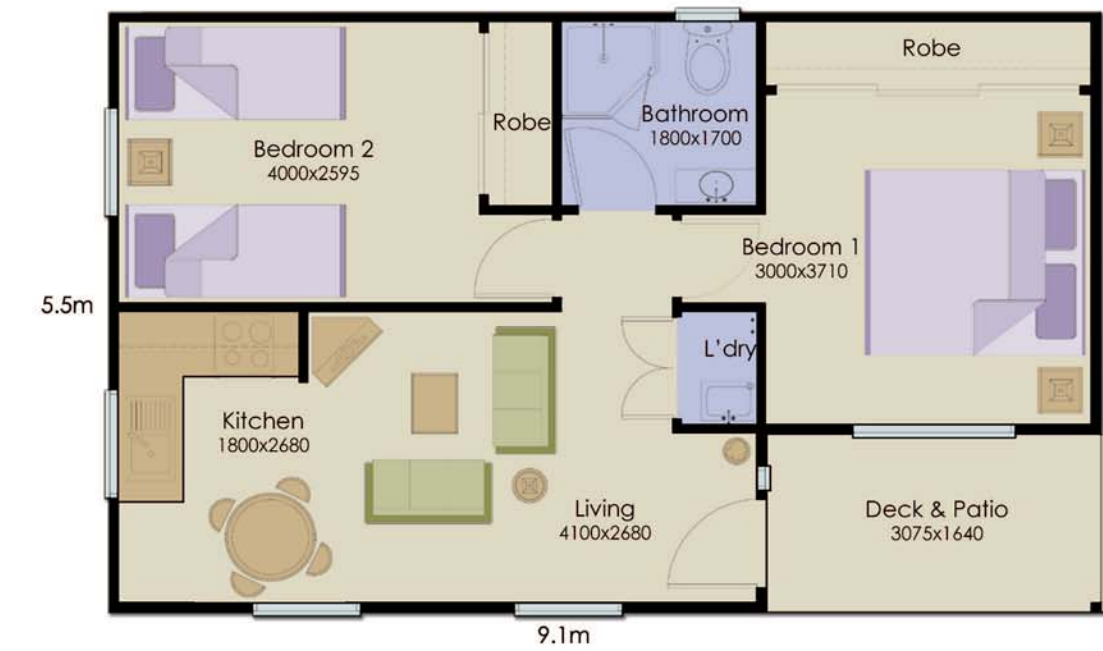

Grevillea Granny Flat 50m²

- Spacious main bedroom
- Second bedroom/study
- Built in robes
- Deluxe bathroom package
- Laundry package
- Rainwater tank & pump
- Recycled water to toilet & garden tap
- 5 star energy efficient hot water system
- Open plan living area
- Gourmet kitchen package
- Privacy placed windows
- Insect screens
- High performance insulation
- Smooth finish gyprock internal linings
- Independent safety switch & switchboard
- Independent meter box options
- Decking
- Concrete slab & steel floor options
- Clad, render & brick external options
- Steel sheet & concrete tile roofing options